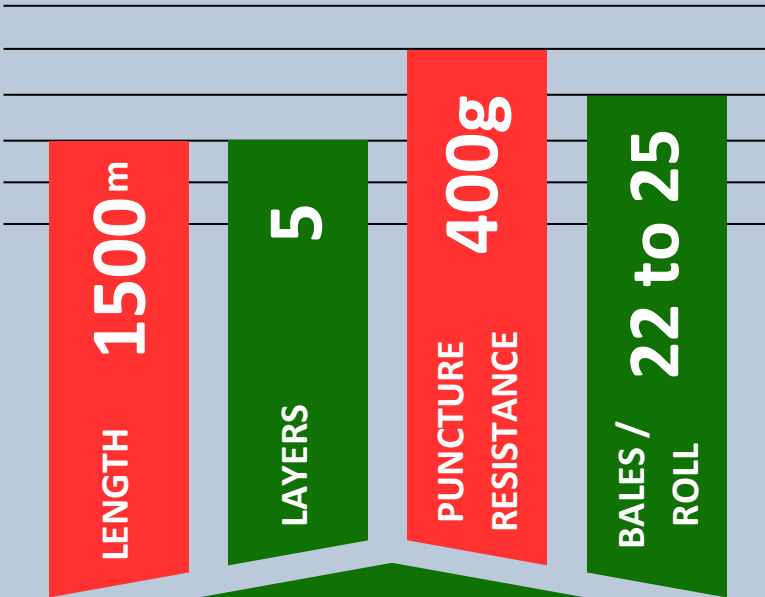

NutriProtect 5 Xtra

Powerful puncture and
tear resistance.

This high-end film has **POWERFUL TEAR AND PUNCTURE RESISTANCE**. Developed specifically for **SQUARE BALES**, its formulation allows this film to be adapted to the most difficult uses. It is loved by everyone for its reliability and overwhelmingly great performance.

COLOR :

White

DIMENSIONS :

30" x 1500m x 0.9MIL